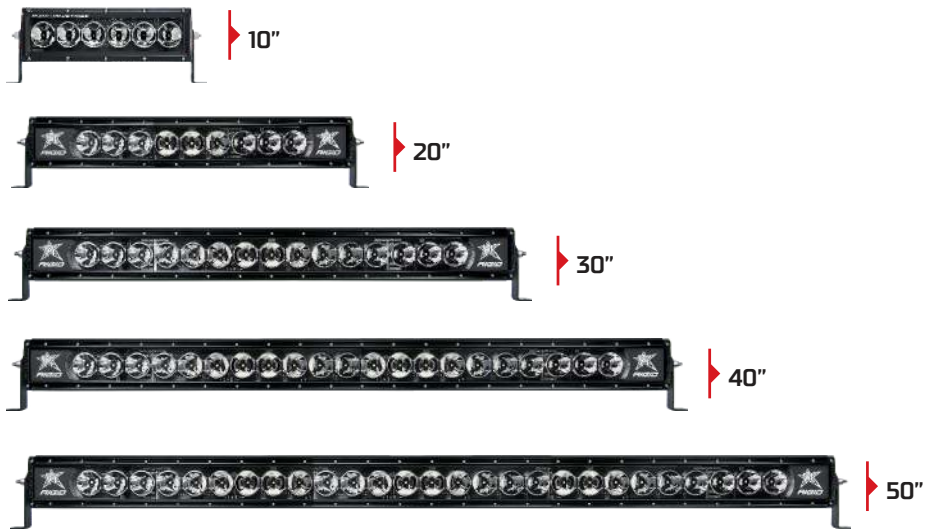

# RIGID INDUSTRIES RADIANCE™

The all-new Rigid Industries' Radiance is the perfect solution for those who want Rigid's legendary quality at a level everyone can attain. The Radiance is built with the same high-grade aluminum alloy housing as our legendary E-Series, but that's where the visual similarities end. Inside, the Rigid Industries' Radiance is feature-packed, with a black exposed printed circuit board, optimized forward projecting Broad Spot optics which combine the attributes of a spot and flood beam pattern, and back-lighting available in white, amber, red, blue and green. Large back-lit Rigid branding plates further add to the unique look of the Radiance. The Rigid Industries' Radiance is for the customer who wants a truly custom look that only Rigid can provide. Available in 10" - 50" lengths, the Rigid Industries' Radiance is the perfect entry into Rigid Industries' performance LED lighting.

## Available Back-Light Options

WHITE

BLUE

RED

GREEN

AMBER

A = LUX AT 10 METERS | B = DISTANCE (m) WITH 1 LUX | C = DISTANCE (m) WITH .25 LUX

SIZE	Weight (LBS)	watts	Amp Draw @ 14V	LEDs	*RAW Lumens	A	B	C	**Peak Beam Intensity (cd)	
10"	5.6	61.8	4.42	6	3528	906	264	527	86520	
20"	7.65	93.6	6.69	9	5292	1360	396	791	129780	
30"	10.55	155.2	11.09	15	8820	2266	659	1318	216300	
40"	13.61	217.06	15.5	21	12348	3172	923	1846	302820	
50"	16.84	278.7	19.9	27	15876	4079	1187	2373	389340	
						10"	20"	30"	40"	50"
WHITE PART #s		21000	22000	23000	24000	25000				
BLUE PART #s		21001	22001	23001	24001	25001				
RED PART #s		21002	22002	23002	24002	25002				
GREEN PART #s		21003	22003	23003	24003	25003				
AMBER PART #s		21004	22004	23004	24004	25004				

# RIGID INDUSTRIES RADIANCE™

10"

10"-50"

20"-50"

20" - 50" Radiance				
	A	B	C	D
20" RADIANCE	21.5	23	22.75	24
30" RADIANCE	31.5	33	32.75	34
40" RADIANCE	41.5	43	42.75	44
50" RADIANCE	51.5	53	52.75	54