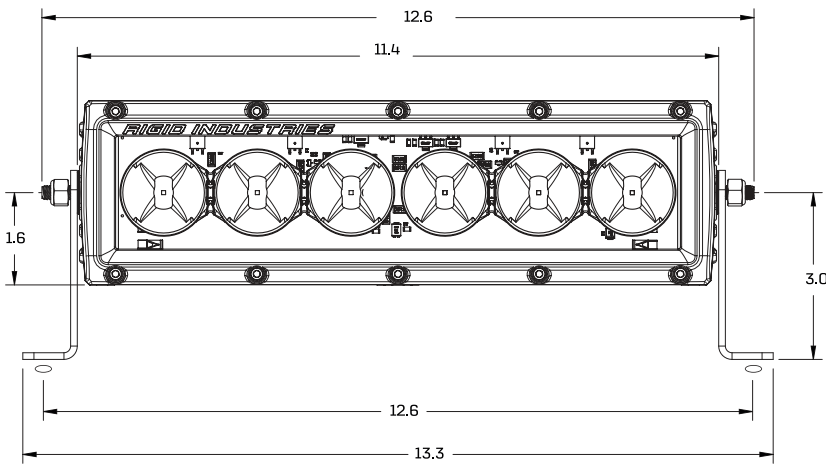

# RIGID INDUSTRIES RADIANCE™

The all-new Rigid Industries' Radiance is the perfect solution for those who want Rigid's legendary quality at a level everyone can attain. The Radiance is built with the same high-grade aluminum alloy housing as our legendary E-Series, but that's where the visual similarities end. Inside, the Rigid Industries' Radiance is feature-packed, with a black exposed printed circuit board, optimized forward projecting Broad Spot optics which combine the attributes of a spot and flood beam pattern, and back-lighting available in white, amber, red, blue and green. Large back-lit Rigid branding plates further add to the unique look of the Radiance. The Rigid Industries' Radiance is for the customer who wants a truly custom look that only Rigid can provide. Available in 10" - 50" lengths, the Rigid Industries' Radiance is the perfect entry into Rigid Industries' performance LED lighting.

## Available Back-Light Options

WHITE

BLUE

RED

GREEN

AMBER

A = LUX AT 10 METERS | B = DISTANCE (m) WITH 1 LUX | C = DISTANCE (m) WITH .25 LUX

SIZE	Weight (LBS)	watts	Amp Draw @ 14V	LEDs	*RAW Lumens	A	B	C	**Peak Beam Intensity (cd)	
10"	5.6	61.8	4.42	6	3528	906	264	527	86520	
20"	7.65	93.6	6.69	9	5292	1360	396	791	129780	
30"	10.55	155.2	11.09	15	8820	2266	659	1318	216300	
40"	13.61	217.06	15.5	21	12348	3172	923	1846	302820	
50"	16.84	278.7	19.9	27	15876	4079	1187	2373	389340	
						10"	20"	30"	40"	50"
WHITE PART #s		21000	22000	23000	24000	25000				
BLUE PART #s		21001	22001	23001	24001	25001				
RED PART #s		21002	22002	23002	24002	25002				
GREEN PART #s		21003	22003	23003	24003	25003				
AMBER PART #s		21004	22004	23004	24004	25004				

# RIGID INDUSTRIES RADIANCE™

10"

10"-50"

20"-50"

20" - 50" Radiance				
	A	B	C	D
20" RADIANCE	21.5	23	22.75	24
30" RADIANCE	31.5	33	32.75	34
40" RADIANCE	41.5	43	42.75	44
50" RADIANCE	51.5	53	52.75	54