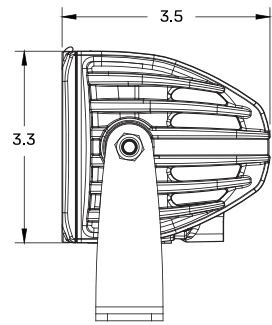

## Available Back-Light Options

WHITE

BLUE

RED

GREEN

AMBER

A = LUX AT 10 METERS | B = DISTANCE (m) WITH 1 LUX | C = DISTANCE (m) WITH .25 LUX

SIZE	Weight (LBS)	watts	Amp Draw @ 14V	LEDs	*RAW Lumens	A	B	C	**Peak Beam Intensity (cd)	
10"	5.6	61.8	4.42	6	3528	906	264	527	86520	
20"	7.65	93.6	6.69	9	5292	1360	396	791	129780	
30"	10.55	155.2	11.09	15	8820	2266	659	1318	216300	
40"	13.61	217.06	15.5	21	12348	3172	923	1846	302820	
50"	16.84	278.7	19.9	27	15876	4079	1187	2373	389340	
						10"	20"	30"	40"	50"
WHITE PART #s		21000	22000	23000	24000	25000				
BLUE PART #s		21001	22001	23001	24001	25001				
RED PART #s		21002	22002	23002	24002	25002				
GREEN PART #s		21003	22003	23003	24003	25003				
AMBER PART #s		21004	22004	23004	24004	25004				

# RIGID INDUSTRIES RADIANCE™

10"

10"-50"

20"-50"

20" - 50" Radiance				
	A	B	C	D
20" RADIANCE	21.5	23	22.75	24
30" RADIANCE	31.5	33	32.75	34
40" RADIANCE	41.5	43	42.75	44
50" RADIANCE	51.5	53	52.75	54