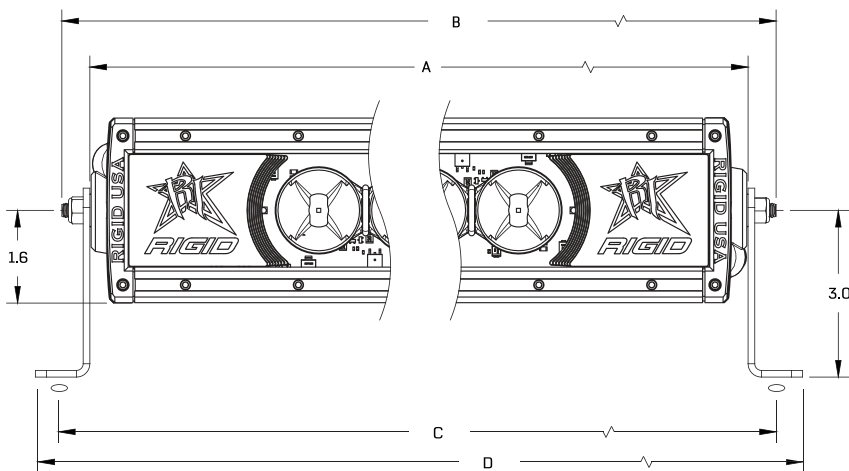

# RIGID INDUSTRIES RADIANCE™

The all-new Rigid Industries' Radiance is the perfect solution for those who want Rigid's legendary quality at a level everyone can attain. The Radiance is built with the same high-grade aluminum alloy housing as our legendary E-Series, but that's where the visual similarities end. Inside, the Rigid Industries' Radiance is feature-packed, with a black exposed printed circuit board, optimized forward projecting Broad Spot optics which combine the attributes of a spot and flood beam pattern, and back-lighting available in white, amber, red, blue and green. Large back-lit Rigid branding plates further add to the unique look of the Radiance. The Rigid Industries' Radiance is for the customer who wants a truly custom look that only Rigid can provide. Available in 10" - 50" lengths, the Rigid Industries' Radiance is the perfect entry into Rigid Industries' performance LED lighting.

## Available Back-Light Options

WHITE

BLUE

RED

GREEN

AMBER

A = LUX AT 10 METERS | B = DISTANCE (m) WITH 1 LUX | C = DISTANCE (m) WITH .25 LUX

SIZE	Weight (LBS)	watts	Amp Draw @ 14V	LEDs	*RAW Lumens	A	B	C	**Peak Beam Intensity (cd)	
10"	5.6	61.8	4.42	6	3528	906	264	527	86520	
20"	7.65	93.6	6.69	9	5292	1360	396	791	129780	
30"	10.55	155.2	11.09	15	8820	2266	659	1318	216300	
40"	13.61	217.06	15.5	21	12348	3172	923	1846	302820	
50"	16.84	278.7	19.9	27	15876	4079	1187	2373	389340	
						10"	20"	30"	40"	50"
WHITE PART #s		21000	22000	23000	24000	25000				
BLUE PART #s		21001	22001	23001	24001	25001				
RED PART #s		21002	22002	23002	24002	25002				
GREEN PART #s		21003	22003	23003	24003	25003				
AMBER PART #s		21004	22004	23004	24004	25004				

# RIGID INDUSTRIES RADIANCE™

10"

10"-50"

20"-50"

20" - 50" Radiance				
	A	B	C	D
20" RADIANCE	21.5	23	22.75	24
30" RADIANCE	31.5	33	32.75	34
40" RADIANCE	41.5	43	42.75	44
50" RADIANCE	51.5	53	52.75	54